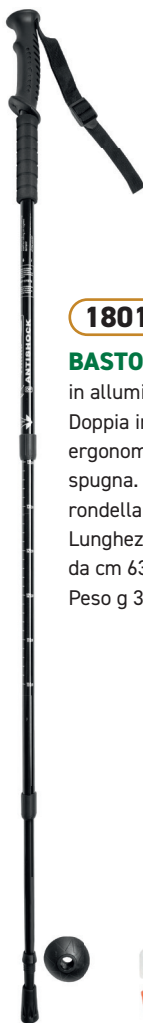

18011

BASTONE WALKING POOL

in alluminio a 3 sezioni.
Doppia impugnatura ergonomica in gomma e spugna. Laccetto regolabile e rondella anti affondamento.
Lunghezza regolabile da cm 63 a cm 135.
Peso g 312